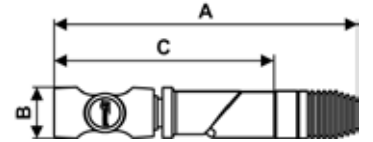

PREVOS1 SAFETY QUICK COUPLINGS - 1/4» ARO 210 PROFILE

Threaded swivel coupler

Profile : ARO 210

Min/max operating pressure	Flow rate at 87 psi	ID passage	Temperature min/max
29 / 174 psi	28 CFM	1/4"	5 / 158 °F

Part number	Female thread	Net weight (Kg)	Dim. A (inch)	Dim. B (inch)	Dim. C (inch)
ASI 061201SW	NPT1/4	0,169	6.77	1.18	4.93